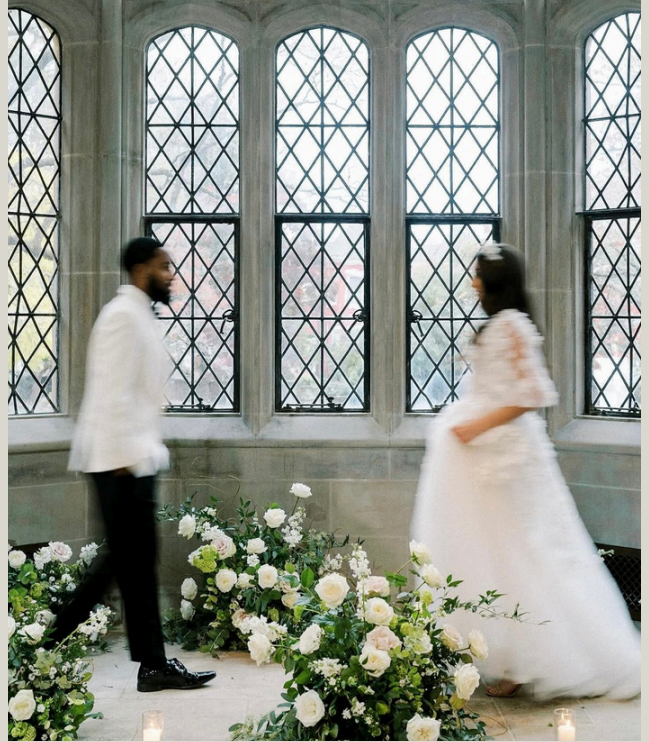

The Branch Museum of Design

A Nationally Registered Historic Home

Think European charm meets city ease—steps from everything, yet worlds away in feel. A perfect canvas for your effortlessly chic, artfully personal wedding.

Tucked into Richmond's most beloved neighborhood, our venue blends old-world architecture with bright, airy spaces—indoors and out.

It's timeless, elegant, and just a little unexpected!

What's Included

- Refined interiors & outdoor garden options
- Versatile gallery spaces
- Renowned architectural details
- Neighboring parking lot & chandelier lighting