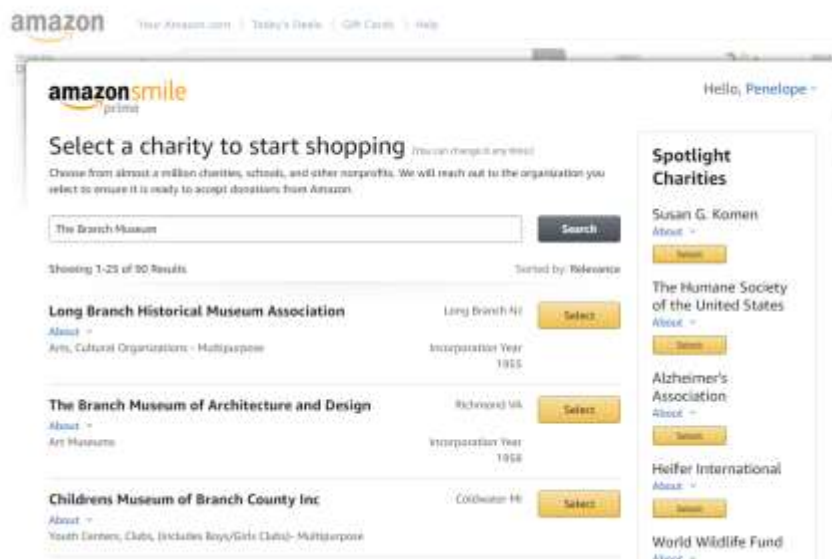

Sign up for Amazon Smile! 😊

Amazon donates 0.5% of the price of your eligible Amazon Smile purchases to charitable organizations.

1. You must always start at <https://smile.amazon.com/> to support The Branch Museum of Architecture and Design.
2. To add The Branch Museum of Architecture and Design as your charitable organization go to <https://smile.amazon.com/>
3. On the bottom right where it says **Or pick your own charitable organization:** enter *The Branch Museum of Architecture and Design*

<https://smile.amazon.com>

4. Click on the button to select The Branch Museum of Architecture and Design

5. Select the check box so you know that you must always shop at <https://smile.amazon.com/> in order to support The Branch Museum of Architecture and Design